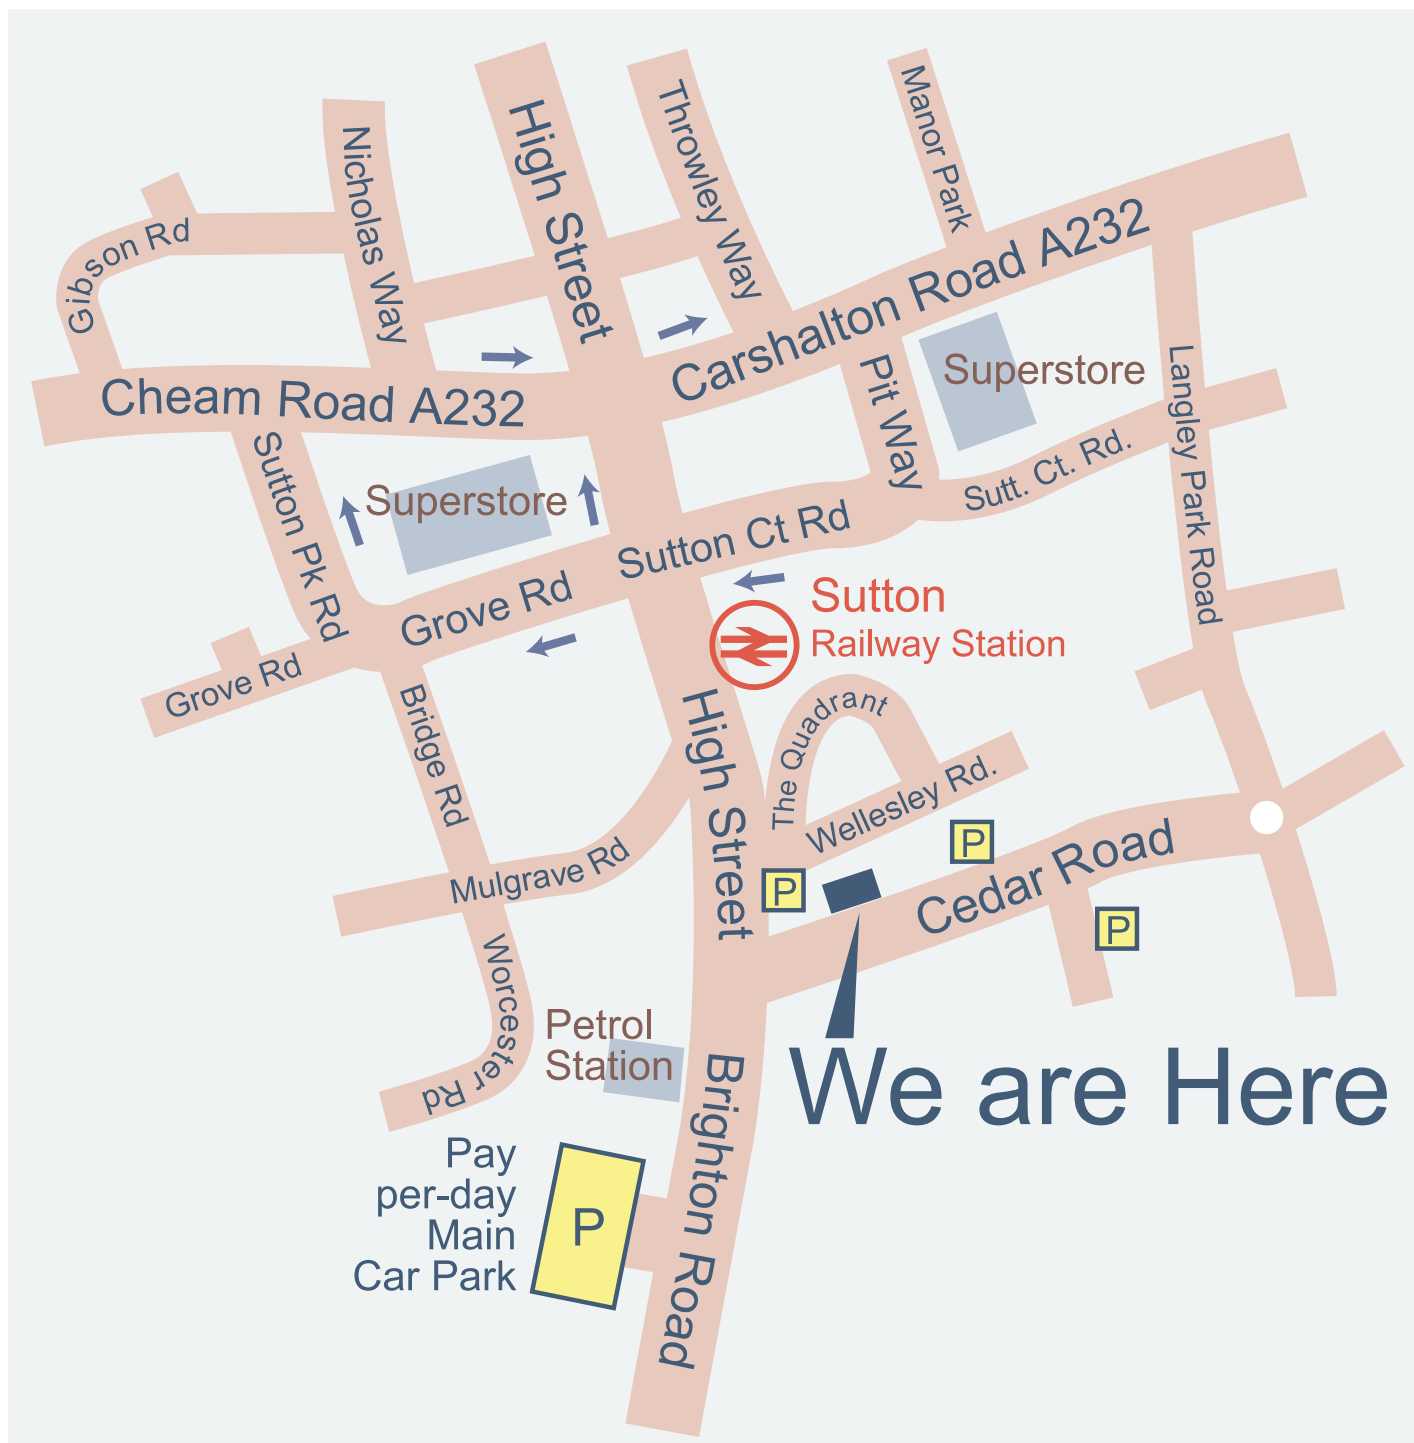

Cedar Dental

AESTHETIC & IMPLANT CENTRE

Cedar Dental

AESTHETIC & IMPLANT CENTRE

Cedar Dental

AESTHETIC & IMPLANT CENTRE

We are Here, in Sutton
(within the County of Surrey)